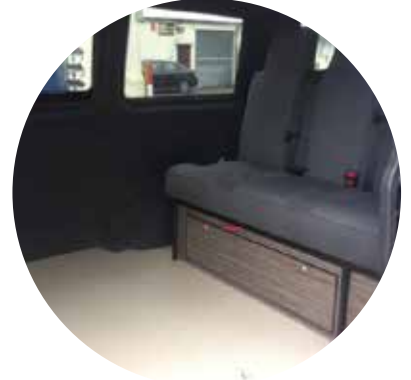

FULL SWB STANDARD CONVERSION £14,500 INCLUDES

- Full insulation & carpetlining
- Altro lino floor with aluminium step trim
- Full side camping interior
- Smev hob & sink plus taps
- Waeco CRX 50 fridge freezer
- Mains electric system 12/240v – LED lighting – 2 x 12v sockets
2 x 240v sockets – 110ah Leisure Battery
- 27L underside fresh water tank and 12v pump
- Removable table on sliding rail
- Side and rear windows in privacy tint sliding drivers
- Fully trimmed JAS ¾ rock & roll bed with headrests & two 3 point seat belts
- Full length front opening Skyline poptop roof with double roof bed

FULL SWB DELUXE CONVERSION £17,500 INCLUDES

- All of the above standard conversion with the following additions
- Upgrade to L shaped interior with 2 tables and drawer system
- Cooker top box side storage with LED strip light behind
- Hi-Macs natural acrylic stone worktop
- Blackout curtains on tracks for rear of van & front blinds to match
- Propex gas heater
- 140W Solar panel
- Table storage in sliding door
- LED strip light in sliding door step